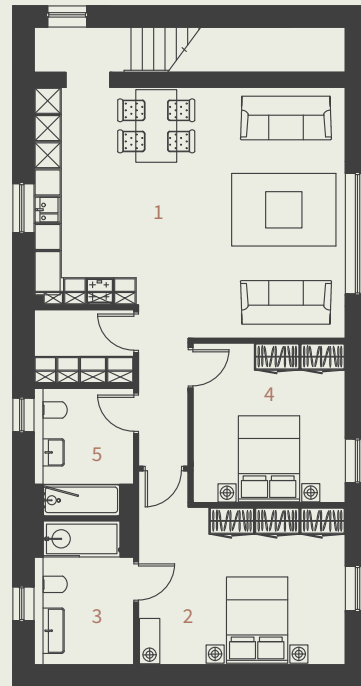

GROUND FLOOR

FIRST FLOOR

108.2 sqm/1164 sqft

Plot 18

- 🛏 2 bedrooms
- 🚿 2 bathrooms
- 🚗 1 parking space

1. Living Dining Kitchen	7.0m x 5.6m
2. Bedroom 1	4.7m x 4.3m
3. En-Suite	3.2m x 2.3m
4. Bedroom 2	3.5m x 3.5m
5. Bathroom	2.8m x 2.2m